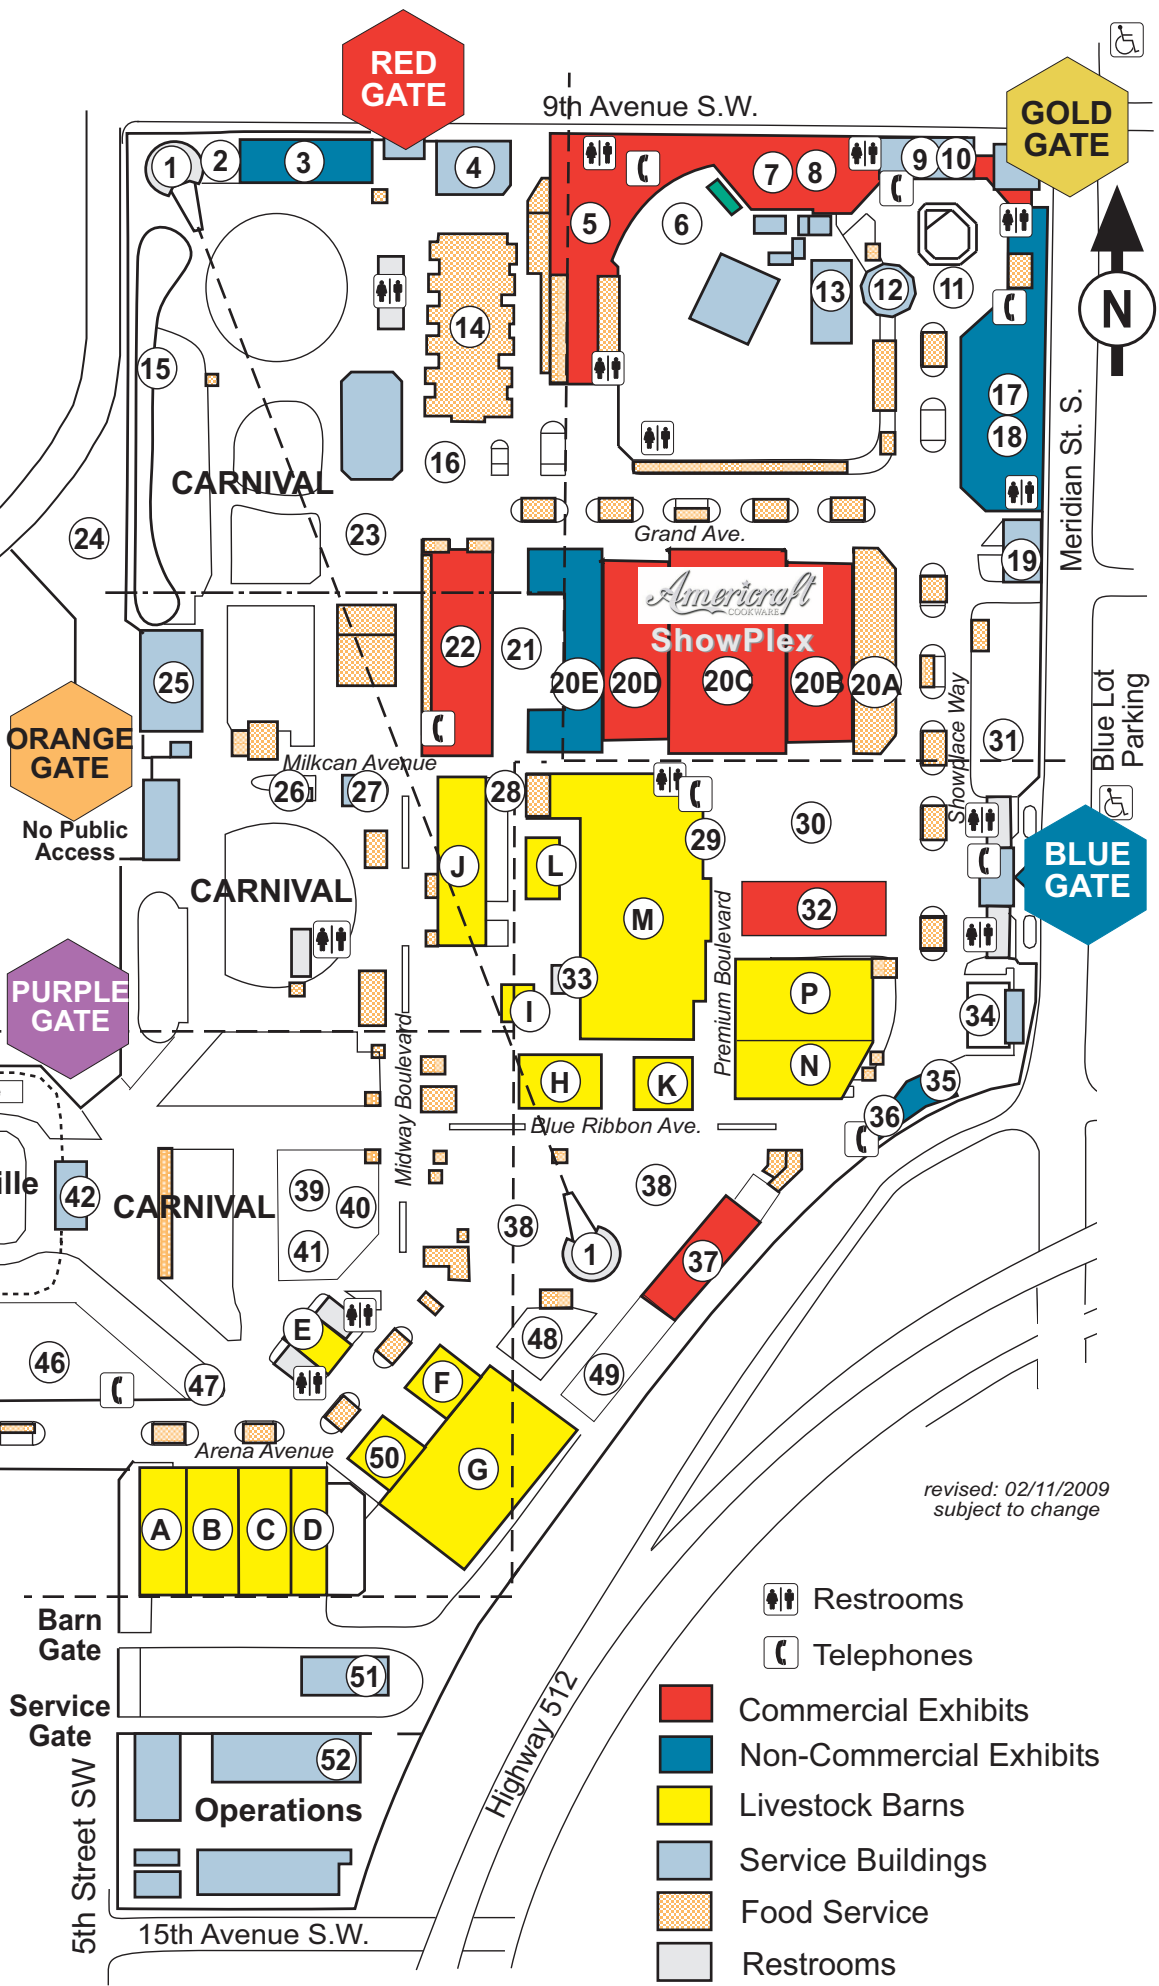

BARN & ARENAS

- A. Poultry & Rabbits
- B. 4-H Horses
- C. 4-H Horses
- D. Draft Horses
- E. Petting Farm
- F. 4-H Dog & Cats
- G. W.H. Paulhamus Arena
- H. Livestock Barn
- I. Town & Country Arena 1
- J. Livestock Barn
- K. Loading Arena
- L. Town & Country Arena 2
- M. Dairy Barn Complex
- N. Beef Barn
- P. Large Show Arena

revised: 02/11/2009
subject to change