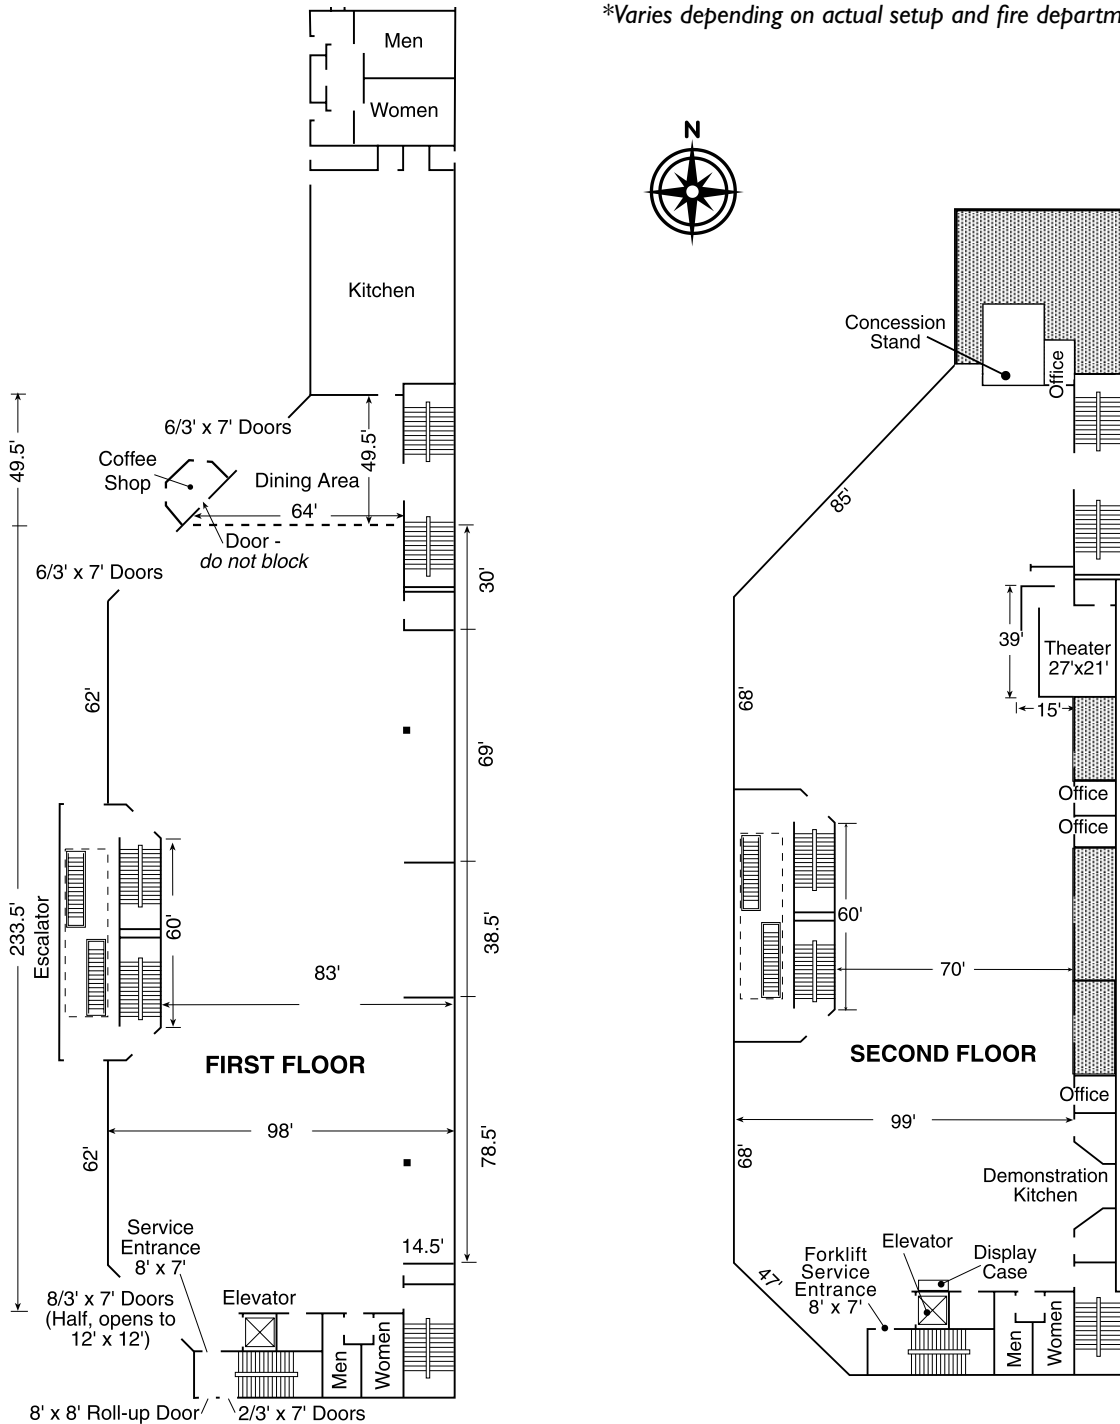

Pavilion Capacity*

Building Area	Interior Dimensions	Usable Square Ft.	Maximum Capacity	Theater Capacity	Banquet Capacity	Classroom Capacity	10 x 10 Booths
1st floor	98 x 283	22,700	3,242	1,500	1,000	900	100
2nd floor	99 x 291	23,500	3,357	1,600	1,050	875	115
Building Total		46,200	6,599	3,250	2,250	1,775	215

*Varies depending on actual setup and fire department regulations.

PUYALLUP FAIR
&
Events Center

Western Washington Fair Association
Facility/Event Services Manager • 110 9th Ave SW • Puyallup, WA 98371-0162
Ph: (253) 841-5011 • Fax: (253) 841-5390
puyallupeventscenter.com