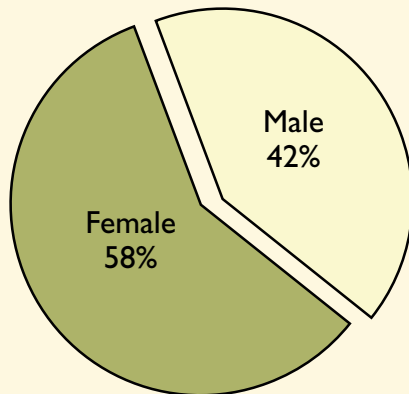

EVENT DEMOGRAPHICS

Puyallup Fair • 17 Days in September

Reach your target audience through a well-designed sponsorship package.

GENDER

AGE

LOCATION OF RESIDENCE

Pierce County (Tacoma)	36%
King County (Seattle)	33%
Thurston County (Olympia)	6%
Snohomish County (Everett)	5%
Kitsap County (Bremerton)	4%
Mason County (Shelton)	2%
Other Counties	9%
Out of State / Country	5%

AGE OF KIDS AT HOME

5 & under	29%
6-10	31%
11-15	34%
16-19	35%
Households With Kids Under 20	57%

EDUCATION

College or graduate school	29%
Some college or vocational	37%
High school graduate or younger	34%