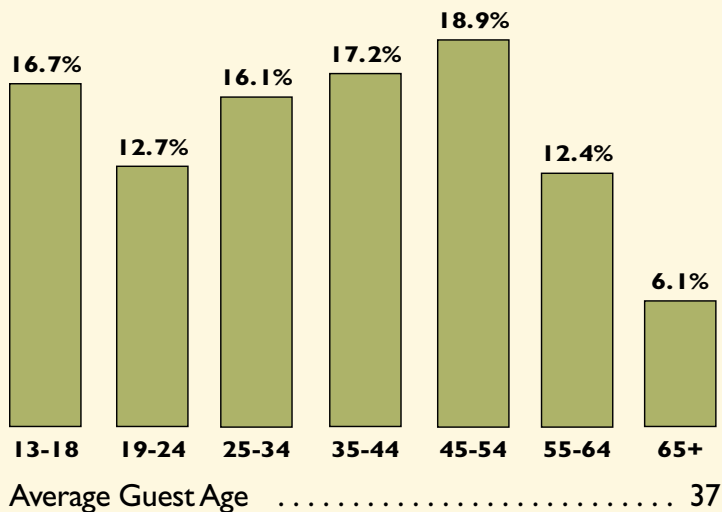

EVENT DEMOGRAPHICS

Puyallup Fair • 17 Days in September

Reach your target audience through a well-designed sponsorship package.

GENDER

AGE

LOCATION OF RESIDENCE

Pierce County (Tacoma)	36%
King County (Seattle)	33%
Thurston County (Olympia)	6%
Snohomish County (Everett)	5%
Kitsap County (Bremerton)	4%
Mason County (Shelton)	2%
Other Counties	9%
Out of State / Country	5%

AGE OF KIDS AT HOME

5 & under	29%
6-10	31%
11-15	34%
16-19	35%
Households With Kids Under 20	57%

EDUCATION

College or graduate school	29%
Some college or vocational	37%
High school graduate or younger	34%