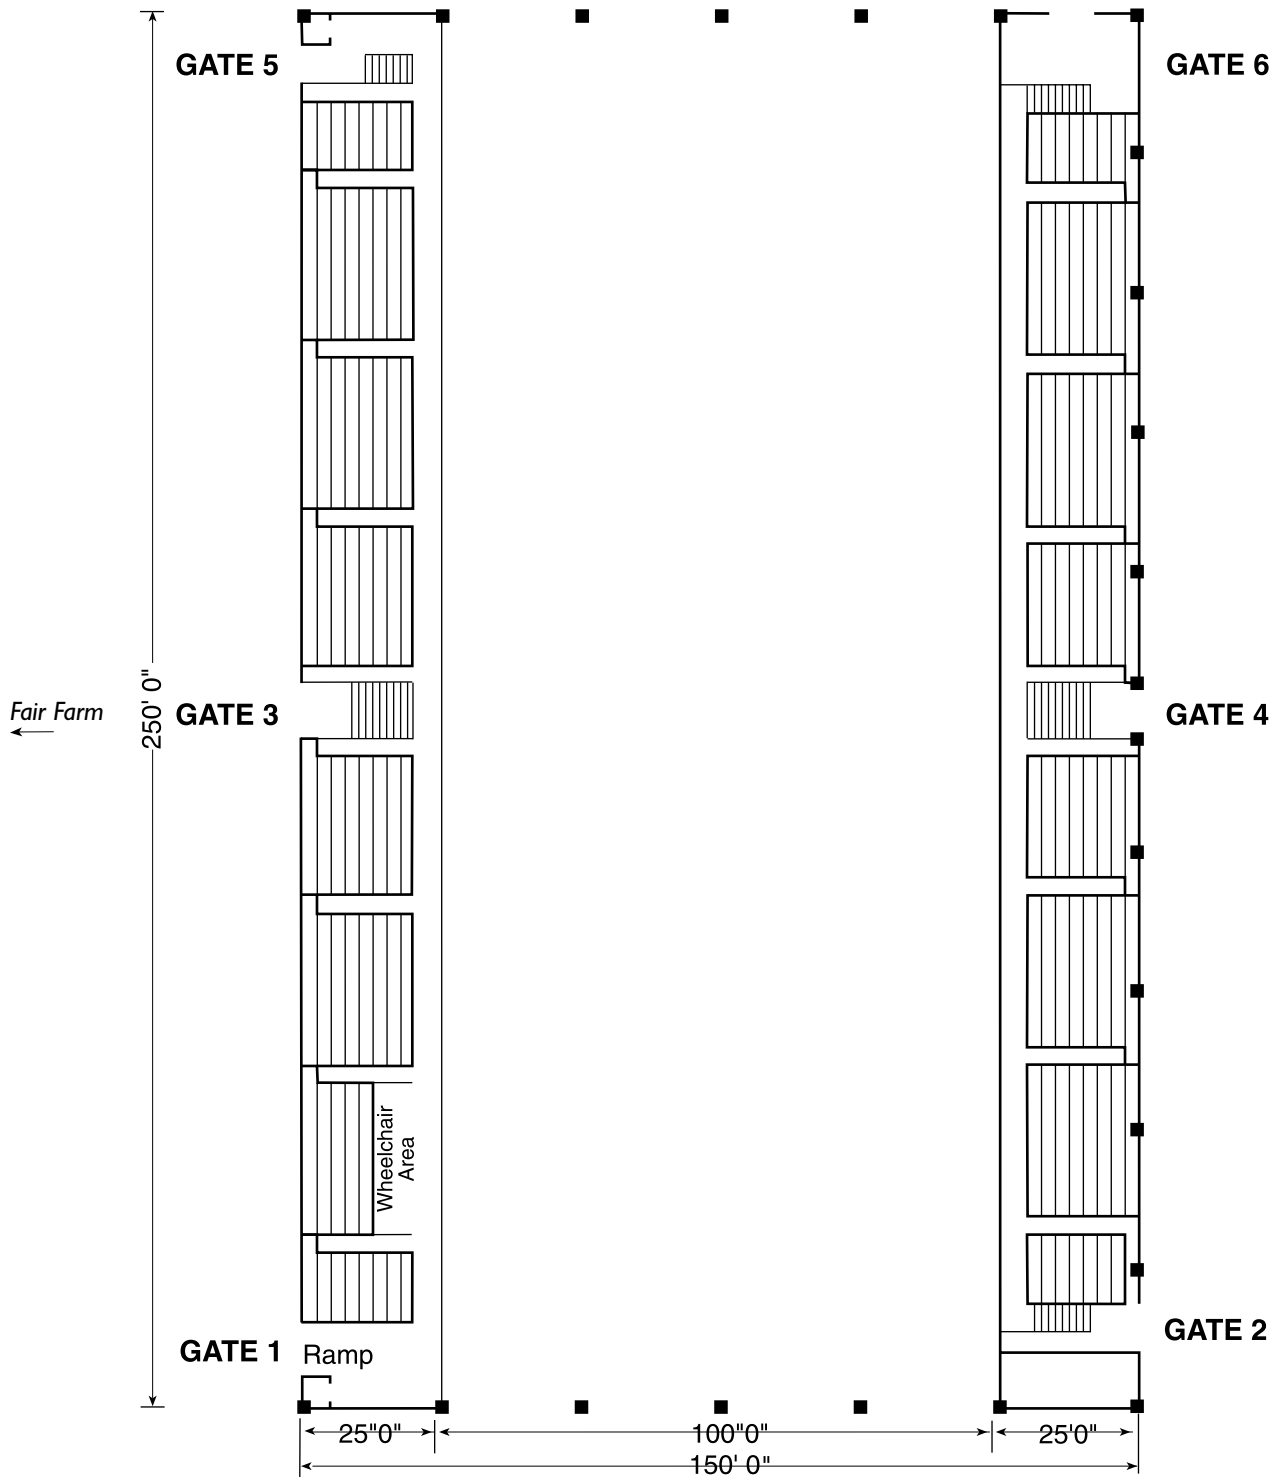

W. H. Paulhamus Arena

Contest Arena ↑

Fair Farm ←

Barn Complex ←

*Note: Permanent fencing on this end

Warm Up Arena

PUYALLUP FAIR
&
Events Center

Western Washington Fair Association
Facility/Event Services Manager • 110 9th Ave SW • Puyallup, WA 98371-0162
Ph: (253) 841-5011 • Fax: (253) 841-5390
puyallupeventscenter.com