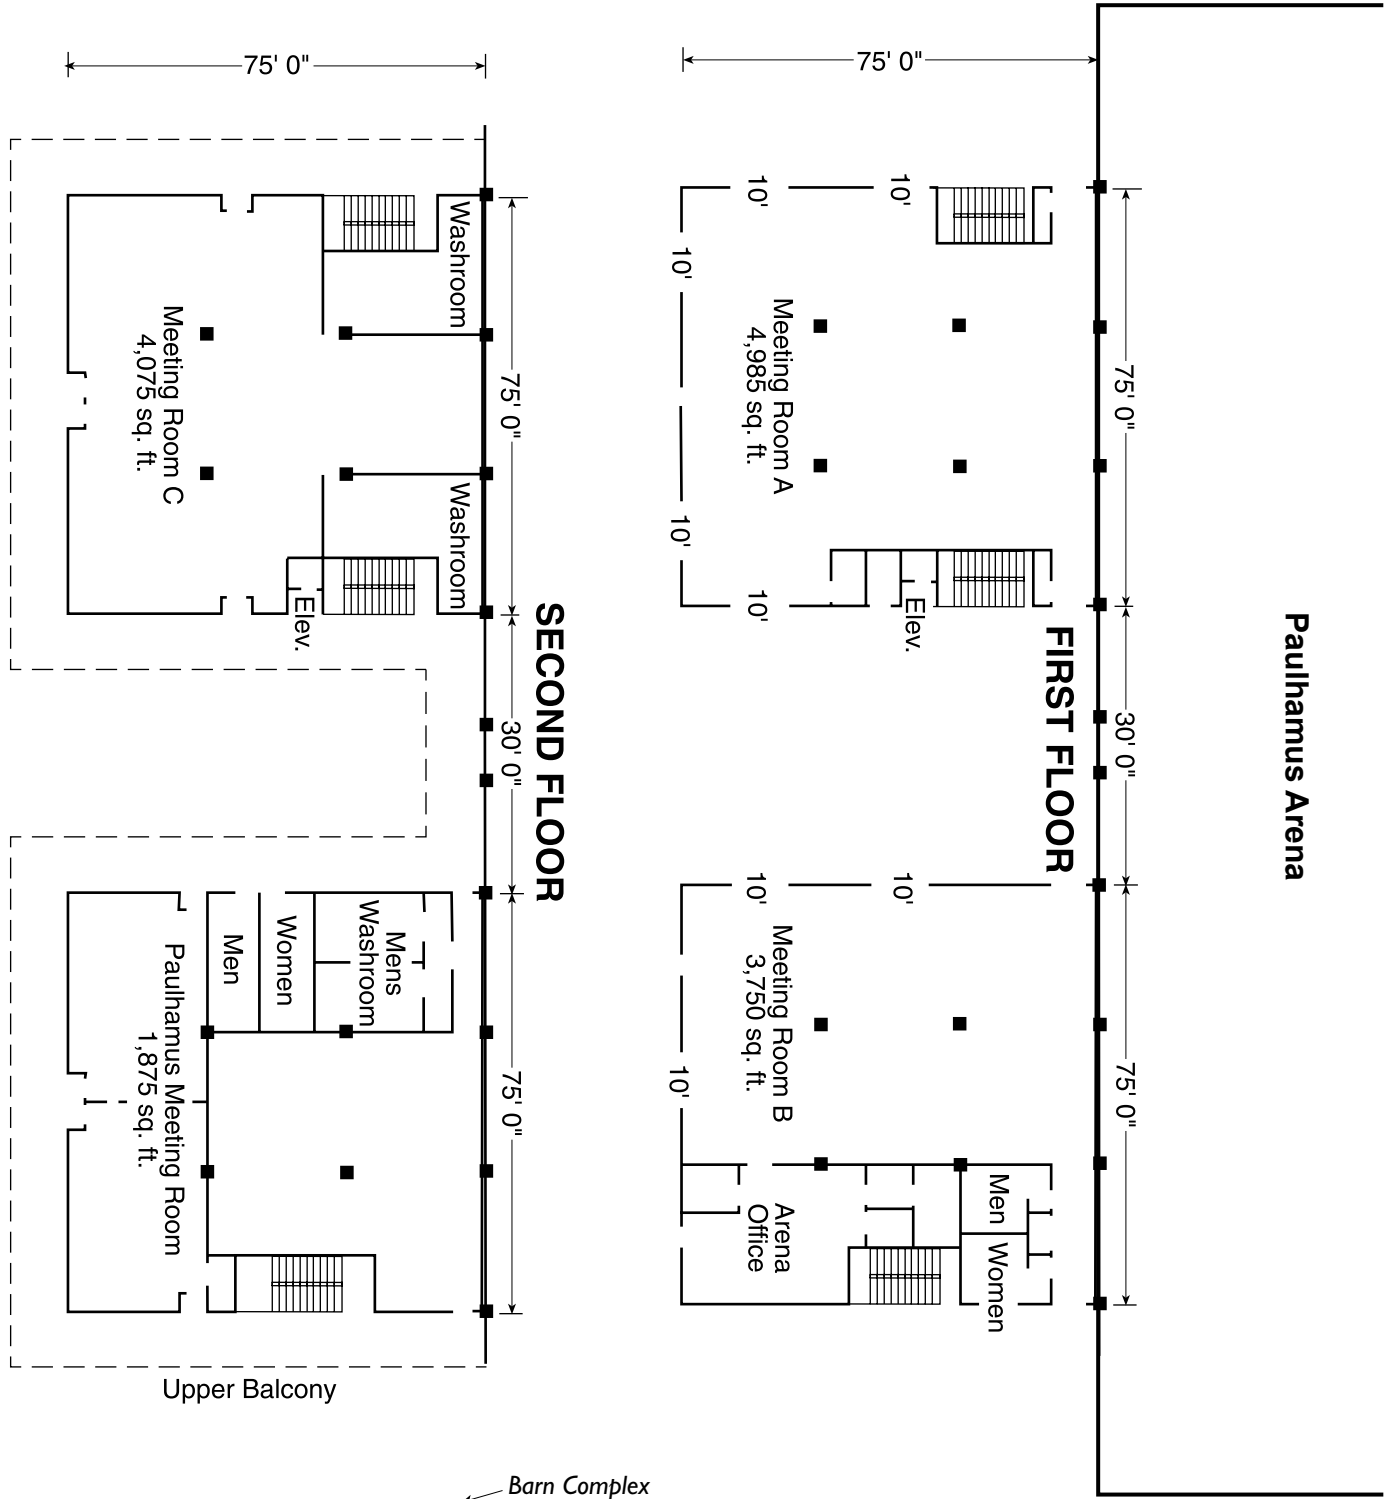

Building Features:

- Adjacent to Barns, Fair Farm and Paulhamus Arena
- Concession service / catering available
- Handicap accessible restrooms
- Elevator access to second level
- Easy load in/out of first floor rooms
- Landscaped, park-like setting
- Outside exhibit area
- Ticket booths available at Green Gate

	Room A	Room B
Square Feet:	4,985	4,075
Floor:	Concrete	Tile / Carpet
Lighting:	Fluorescent	Fluorescent
Electrical:	110v/208V	110v/208V
Public Entrances:	Three	Three
Service Entrances:	Five 10' x 10'	Three 10' x 10'

Second Floor Building Details:

	Room C	Paulhamus Rm.
Square Feet:	3,750	1,875
Floor:	Tile	Carpet
Lighting:	Fluorescent	Fluorescent
Electrical:	110v	110v
Public Entrances:	Three	Four
Other Features:	Restrooms and showers; vaulted ceiling	Counter space, sink, refrigerator; board table that seats approx. 20

- **Paulhamus Room** can be divided into two approx. 925 sq. ft. rooms, each with their own entrances.

Arena Meeting Rooms

Contest Arena ↑

Fair Farm ←

PUYALLUP FAIR
 &
Events Center

Western Washington Fair Association
 Facility/Event Services Manager • 110 9th Ave SW • Puyallup, WA 98371-0162
 Ph: (253) 841-5011 • Fax: (253) 841-5390
 puyallupeventscenter.com