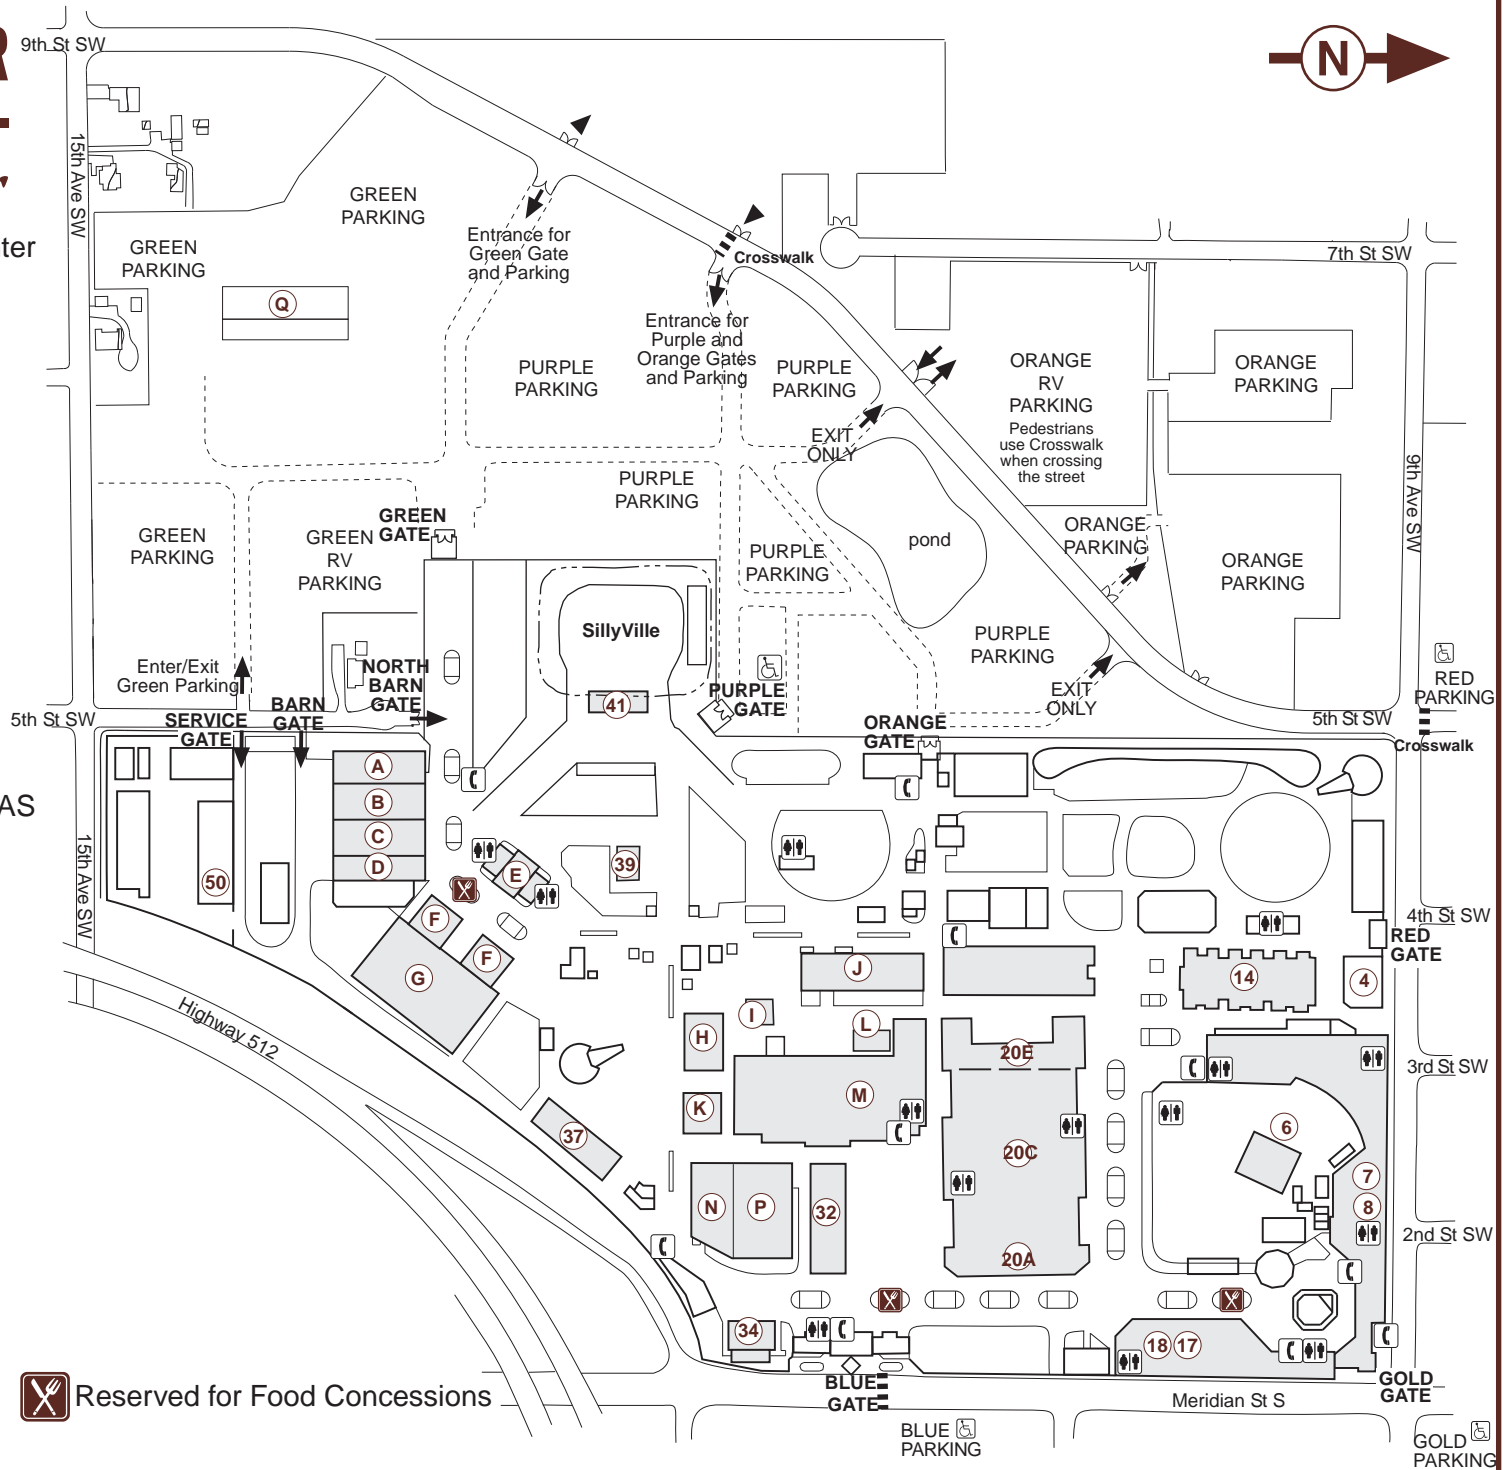

PUYALLUP FAIR & Events Center

- 4. Oldfield Western Heritage Center
- 6. Northwest Concert Center
- 7. Expo Hall (1st floor)
- 8. Fair Administration (2nd floor)
- 14. Restaurant Building
- 17. Pavilion - (1st floor)
- 18. Pavilion - (2nd floor)
- 20A. ShowPlex - Food Court
- 20C. ShowPlex Exhibition Center
- 20E. ShowPlex Conference Center
- 32. Centennial Building
- 34. Showplace Stage
- 37. Contest Arena
- 39. Tent
- 41. SillyVille Train Station
- 50. Fair Operations

LIVESTOCK FACILITIES & ARENAS

- A. Poultry & Rabbits Barn
- B. 4-H Horses Barn
- C. 4-H Horses Barn
- D. Draft Horses Barn
- E. Puyallup Fair Farm
- F. Meeting Rooms / Arena Office
- G. W.H. Paulhamus Arena
- H. Small Livestock Barn
- I. Town & Country Arena
- J. Large Livestock Barn
- K. Loading Arena
- L. Small Show Arena
- M. Dairy Barn Complex
- N. Beef Barn
- P. Large Show Arena
- Q. Rodeo Barn

Restrooms

Telephones

Reserved for Food Concessions

revised 02/22/07 - subject to change

GOLD PARKING