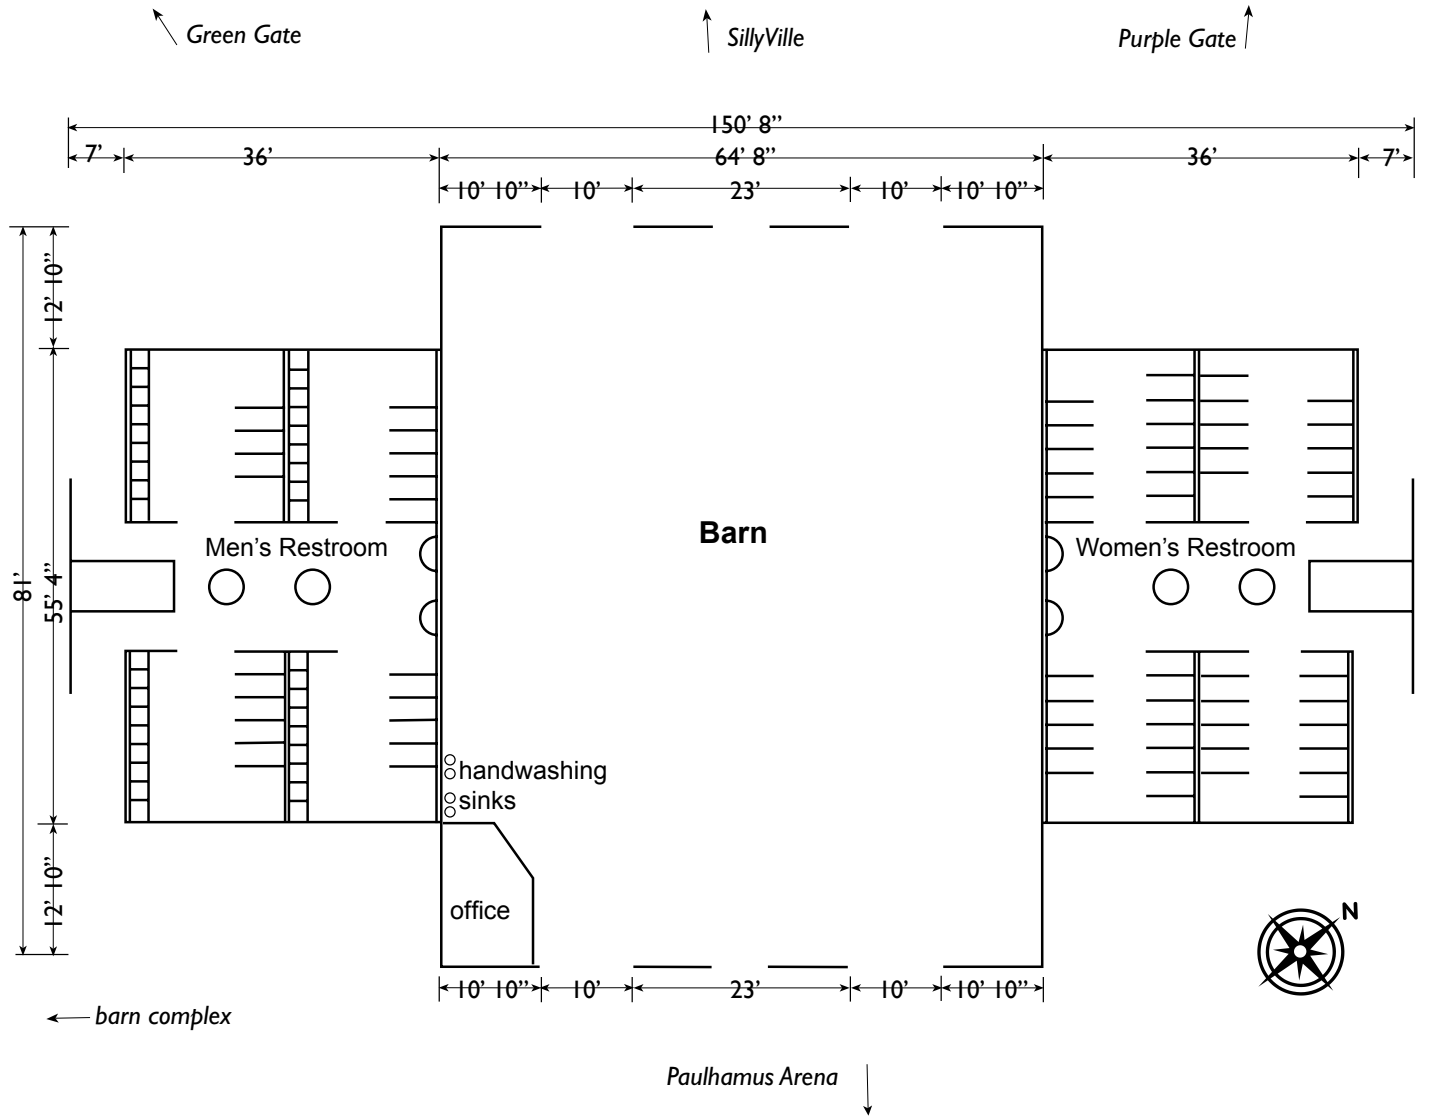

Puyallup Fair Farm

PUYALLUP FAIR
&
Events Center

Western Washington Fair Association
Facility/Event Services Manager • 110 9th Ave SW • Puyallup, WA 98371-0162
Ph: (253) 841-5011 • Fax: (253) 841-5390
puyallupeventscenter.com