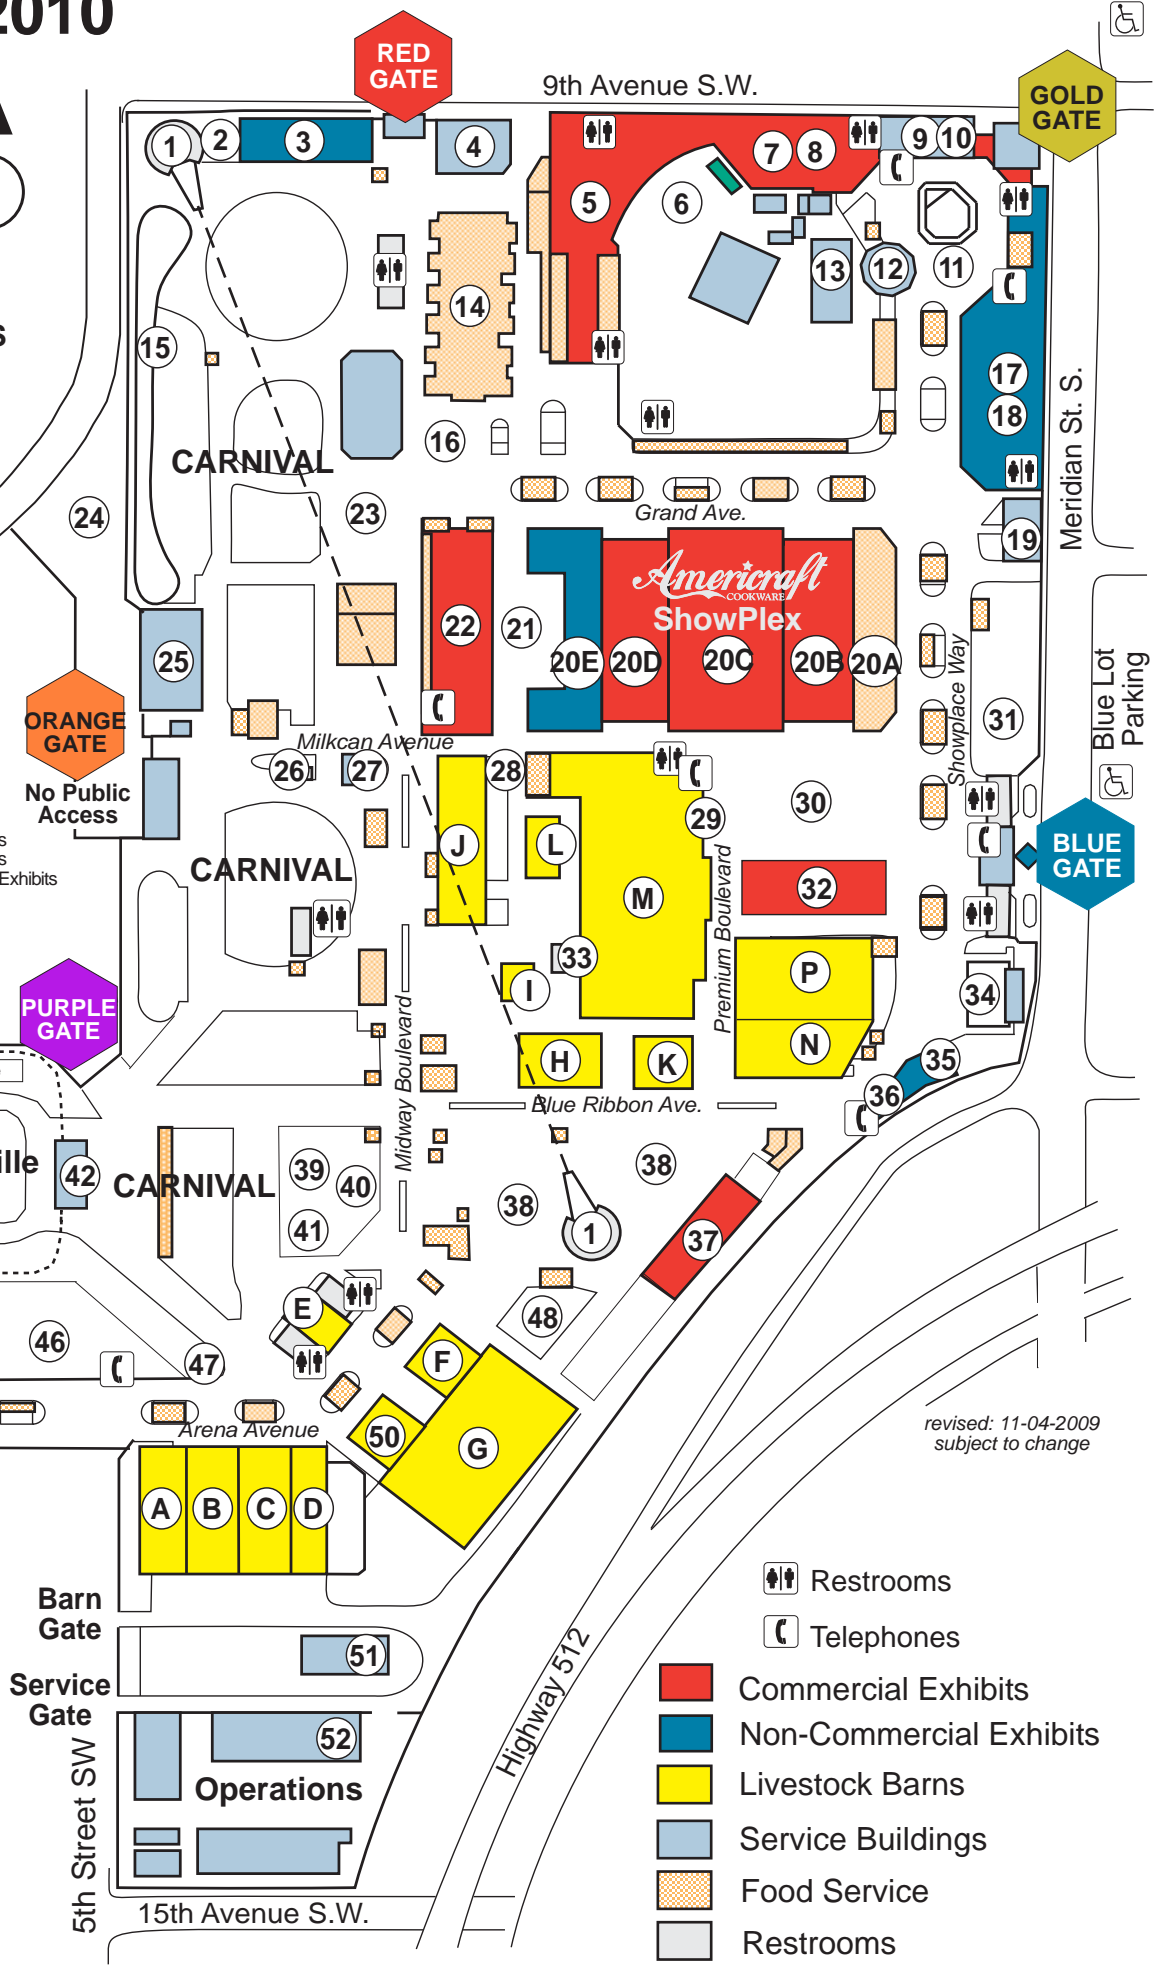

BARN & ARENAS

- A. Poultry & Rabbits
- B. 4-H Horses
- C. 4-H Horses
- D. Draft Horses
- E. Fair Farm
- F. 4-H Dog & Cats
- G. W.H. Paulhamus Arena
- H. Livestock Barn
- I. Town & Country Arena 1
- J. Livestock Barn
- K. Loading Arena
- L. Town & Country Arena 2
- M. Dairy Barn Complex
- N. Beef Barn
- P. Large Show Arena

revised: 11-04-2009
subject to change

- Restrooms
- Telephones
- Commercial Exhibits
- Non-Commercial Exhibits
- Livestock Barns
- Service Buildings
- Food Service
- Restrooms