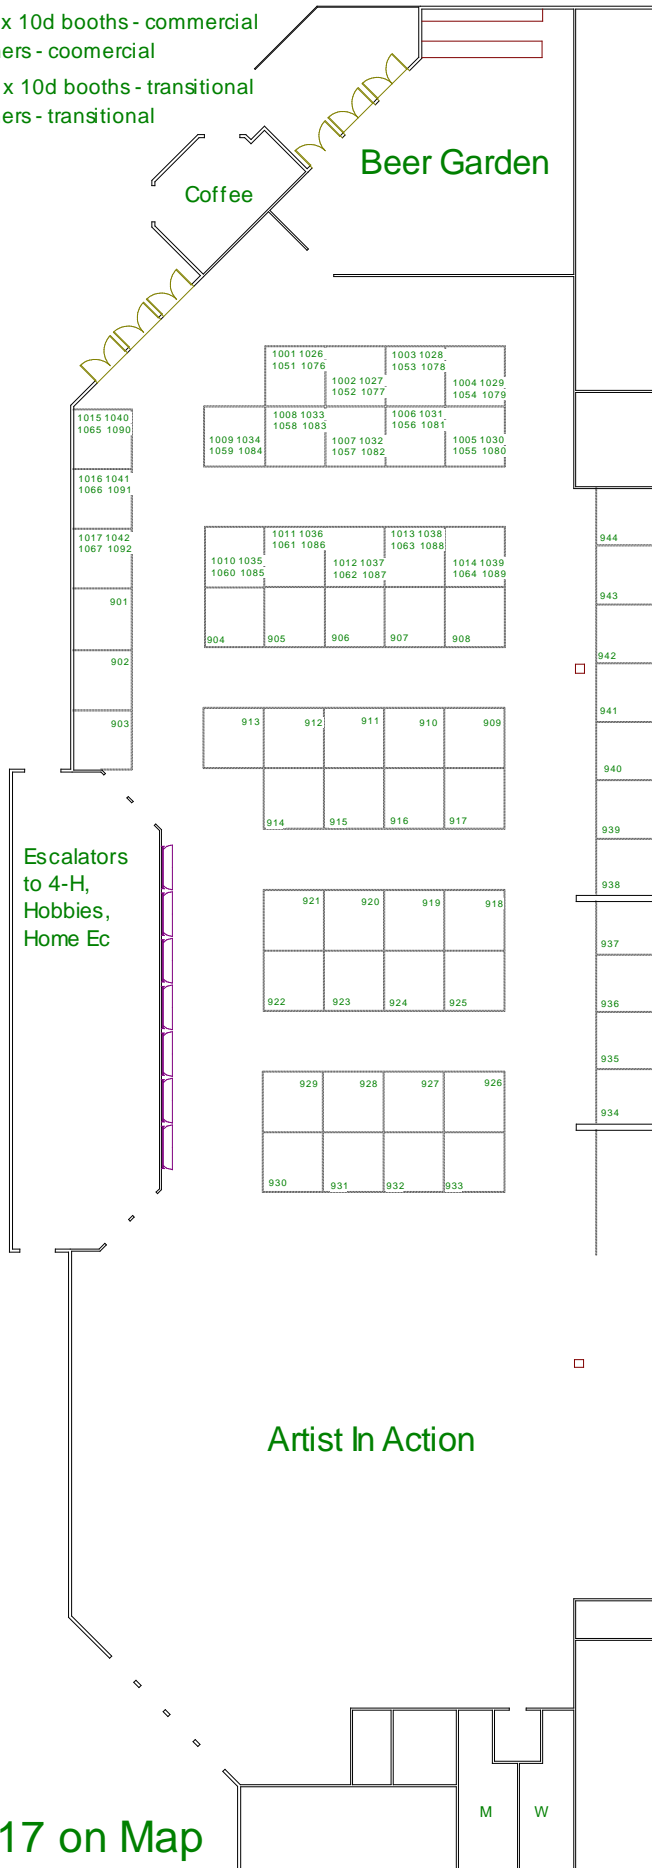

PAVILION

- 44 - 10w x 10d booths - commercial
- 14 - Corners - commercial
- 17 - 10w x 10d booths - transitional
- 7 - Corners - transitional

1st Week (4 days) Inline \$720
 1st Week (4 days) Corner \$935
 2nd Week (5 days) Inline \$900
 2nd Week (5 days) Corner \$1,170
 3rd Week (6 days) Inline \$1,080
 3rd Week (6 days) Corner \$1,404
 4th Week (5 days) Inline \$900
 4th Week (5 days) Corner \$1,170

20 day Inline \$3,600
 20 day Corner \$4,680

#17 on Map